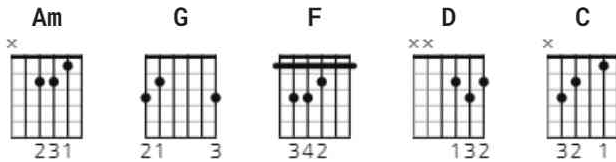

Blue World Chords by The Moody Blues

Description: Different chords in the chorus and bridges than other versions, as well as the chord changes in parentheses that follow the bass line.

Difficulty: beginner

Tuning: E A D G B E

Key: Am

CHORDS

STRUMMING

VERSES & BRIDGES 127 bpm

[Intro]

Am G (Am) F (G) Am x2

[Verse 1]

Am

Put me down, turned me round

G G (Am)

Turned me 'round to see

F (G)

Marble halls, open doors

Am

Someone found the key

Oh, it's a Blue World

It's a New World

It needs somebody to love somebody

Oh, it's a Blue World

D F D C D F Am C

It's a New World

It needs somebody to love somebody

Oh, it's a Blue World