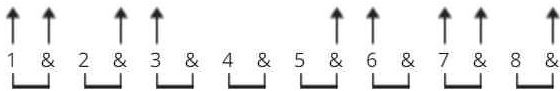

Blue World Chords by The Moody Blues

Description: Different chords in the chorus and bridges than other versions, as well as the chord changes in parentheses that follow the bass line.

Difficulty: beginner

Tuning: E A D G B E

Key: Am

CHORDS

STRUMMING

VERSES & BRIDGES 127 bpm

[Intro]

Am G (Am) F (G) Am x2

[Verse 1]