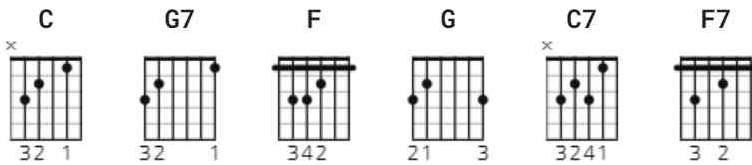

Bring It On Home To Me Chords by Sam Cooke

CHORDS

Much credit to Kraziekhat, I've corrected the chorus.

[Intro]

| C G7 | F G |
| C F | C G |

[Verse 1]

 C G7
If you ever.. change your mind
 C C7 F
about leaving, leaving me behind
 C G7 F
Baby, bring it to me, bring your sweet lovin',
G7 C F C
bring it on home to me..yeah, (yeah) yeah, (yeah)
 G7
yeah. (yeah)

[Verse 2]

 C G7
I know I laughed when you left..
 C C7 F
but now I know I only hurt myself..
 C G7 F
Baby, bring it to me, bring your sweet lovin'..

C **C7** **F**
but you stayed out, stayed out til night..but I
F7
forgive you.

C **G7** **F**
Bring it to me, bring your sweet lovin'..
G7 **C** **F** **C**
bring it on home to me..yeah, (yeah) yeah, (yeah)
G7
yeah. (yeah)

[Outro]

C **F** **C** **G7**
yeah, (yeah) yeah, (yeah) yeah. (yeah) yeah,
C **F** **C** **G7**
(yeah) yeah, (yeah) yeah. (yeah) (yeah) yeah