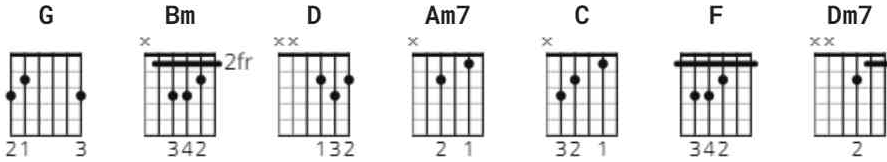

Comes A Time Chords by Neil Young

Difficulty: beginner

Tuning: E A D G B E

CHORDS

Song: Comes A Time
Artist: Neil Young
Album: Comes A Time

[Intro]

G G G G

[Verse 1]

G **Bm**
Comes a time, when you're driftin'
D **Am7** **C**
Comes a time, when you settle down
G **Bm**
Comes a light, feelings liftin'
D **Am7** **C**
Lift that baby right up off the ground

[Chorus]

G F C G
Oh, this old world keeps spinnin' 'round
F C G
It's a wonder tall trees ain't laying down
Dm7 G
There comes a time

[Verse 2]

G **Bm**
You and I, we were captured
D **Am7** **C**
We took our souls, and we flew away
G **Bm**
We were right, we were giving
D **Am7** **C**
That's how we kept what we gave away

[Chorus]

G **F** **C** **G**
Oh, this old world keeps spinnin' 'round
F **C** **G**
It's a wonder tall trees ain't laying down
Dm7 **G**
There comes a time

[Instrumental]

G **Bm** **D** **Am7** **C**
G **Bm** **D** **Am7** **C**

[Chorus]

G **F** **C** **G**
Oh, this old world keeps spinnin' 'round
F **C** **G**
It's a wonder tall trees ain't laying down
Dm7 **G**
There comes a time