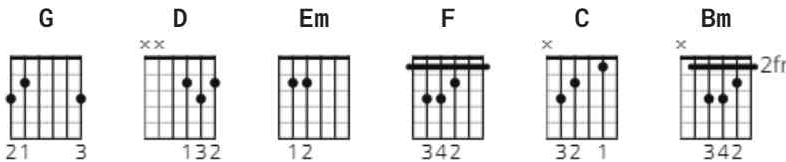

Soulshine Acoustic Chords by The Allman Brothers Band

Description: Acoustic true to performance here: <https://www.youtube.com/watch?v=wvbV0gB-81c>.

Difficulty: beginner

Tuning: E A D G B E

Capo: 3rd fret

Key: Bb

CHORDS

SOUL SHINE ACOUSTIC

by Warren Haynes

Tabbed to video of live performance here:

<https://www.youtube.com/watch?v=wvbV0gB-81c>

Tuning: Standard

Key of Bb - Capo 3

[Verse 2]

G I grew up thinking that I had it made, make it on my own
D
C
G
G Life can take the strongest man, make him feel so
alone
D
C
G Now sometimes I feel a cold wind, blowing through my
aching bones
D
Em
F I think back to what my Daddy said; he said, "Boy, in
this darkness before the dawn"